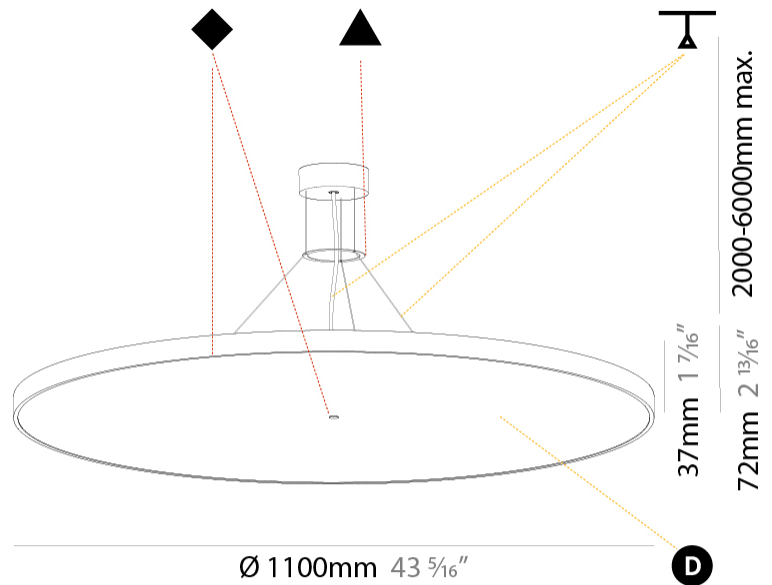

GENERAL

Series: Sign Diva
Subseries: Sign Diva
Partner: Prolicht
Division: Architectural
Installation: Suspension
Product Type: Pendant
Mounting Location: Ceiling
Light Distribution: Direct

PHYSICAL

Shape: Round
Diameter (mm): 1100
Diameter (in): 43 ⁵/₁₆"
Height (mm): 86
Height (in): 3 ³/₈"
Weight (kg): 19.475
Weight (lbs): 42.94
Diffuser: PMMA - Opal / Micro-Prism / Sparkling Secret / Vintage Industrial
Fixture Finish: SSR / BKV / CWI / CRY / HAB / UFT / ITA / RUA / FTG / MYG / LOD / PUS / FRO / FUP / KIA / POP / BLS / SPG / MEY / GOH / CHC / COM / ABZ / JAG / OBR / MOS / ROR
Fixture Material: PMMA / Extruded Aluminum / Steel
Cable Details: 2000mm/78 3/4" or 6000mm/236 1/4" Transparent Cable

ELECTRICAL

Lamp Type: LED (Zhaga Standard)
Input Wattage (W): 169.4
Total Output Wattage (W): 134
Dimming: Tri-Mode (Non-Dimming and Phase Dimming (120Vac only) and 0-10V Dimming)
Driver Included: Yes
Driver Location: Integrated
Driver Type: Constant Current - Universal
Driver Class: Class 2
Input Voltage (V): 120 - 277
Constant Current (MA): 600

LED

Color Temperature (°K): 2700 / 3000 / 3500 / 4000
Max. Delivered Lumen (lm): 16140 / 19520 / 19933 / 20340
CRI: >90 CRI
Lamp Life (hrs): 50000

OPTICAL

RATINGS AND CERTIFICATIONS

Certified By: Certified for North American Standards
IP rating: IP20