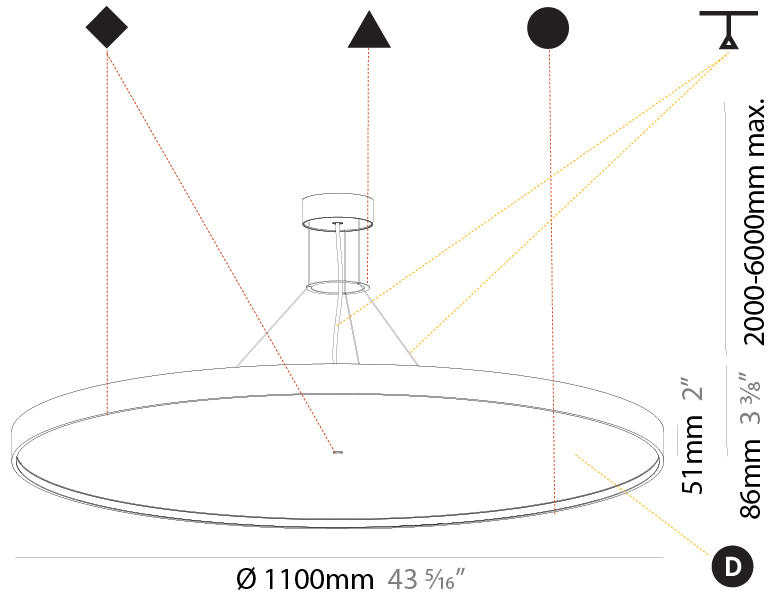

GENERAL

Series: Sign Diva
Subseries: Sign Diva Korona
Partner: Prolicht
Division: Architectural
Installation: Suspension
Product Type: Pendant
Mounting Location: Ceiling
Light Distribution: Direct / Indirect

PHYSICAL

Shape: Round
Diameter (mm): 1100
Diameter (in): 43 ⁵/₁₆"
Height (mm): 86
Height (in): 3 ³/₈"
Max. Overall Height (mm): 2086
Max. Overall Height (in): 82 ¹/₈"
Weight (kg): 21.027
Weight (lbs): 46.36
Diffuser: [PMMA - Opal](#) / [Micro-Prism](#) / [Sparkling Secret](#) / [Vintage Industrial](#)
Fixture Finish: [SSR](#) / [BKV](#) / [CWI](#) / [CRY](#) / [HAB](#) / [UFT](#) / [ITA](#) / [RUA](#) / [FTG](#) / [MYG](#) / [LOD](#) / [PUS](#) / [FRO](#) / [FUP](#) / [KIA](#) / [POP](#) / [BLS](#) / [SPG](#) / [MEY](#) / [GOH](#) / [CHC](#) / [COM](#) / [ABZ](#) / [JAG](#) / [OBR](#) / [MOS](#) / [ROR](#)
Fixture Material: [PMMA](#) / [Extruded Aluminum](#) / [Steel](#)
Cable Details: 2000mm or 6000mm Transparent Cable

ELECTRICAL

Lamp Type: LED (Zhaga Standard)
Input Wattage (W): 170
Total Output Wattage (W): 135 / 24
Dimming: [Tri-Mode (Non-Dimming and Phase Dimming (120Vac only) and 0-10V Dimming)](#)
Driver Included: Yes
Driver Location: Integrated
Driver Type: Constant Current - Universal
Driver Class: Class 2
Input Voltage (V): 120 - 277
Constant Current (MA): 600 / 350

LED

Color Temperature (°K): [2700](#) / [3000](#) / [3500](#) / [4000](#)
Max. Delivered Lumen (lm): 17378 / 18180 / 20741 / 21164
Nominal Lumen (lm): 22701 / 23749 / 27094 / 27647
CRI: >90 CRI
Lamp Life (hrs): 50000

OPTICAL

RATINGS AND CERTIFICATIONS

Certified By: Certified for North American Standards
IP rating: IP20