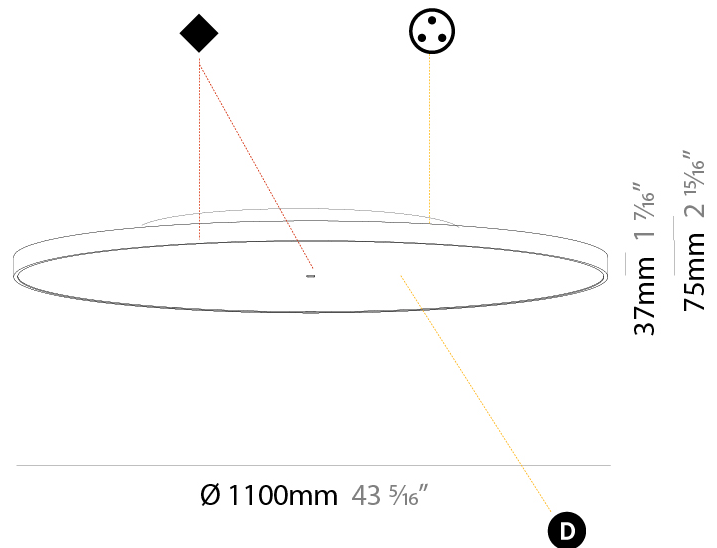

GENERAL

Series: Sign Diva
Subseries: Sign Diva
Partner: Prolicht
Division: Architectural
Installation: Surface
Product Type: Ceiling Surface
Mounting Location: Ceiling
Light Distribution: Direct / Indirect

PHYSICAL

Shape: Round
Diameter (mm): 1100
Diameter (in): 43 ⁵/₁₆"
Height (mm): 75
Height (in): 2 ¹⁵/₁₆"
Weight (kg): 18.39
Weight (lbs): 40.54
Diffuser: Direct - PMMA - Opal/Micro-Prism/Sparkling Secret/Vintage Industrial with Shine Ring / Indirect - White/Yellow/Orange/Red/Blue/Green
Fixture Finish: SSR / BKV / CWI / CRY / HAB / UFT / ITA / RUA / FTG / MYG / LOD / PUS / FRO / FUP / KIA / POP / BLS / SPG / MEY / GOH / CHC / COM / ABZ / JAG / OBR / MOS / ROR
Fixture Material: PMMA / Extruded Aluminum / Steel

ELECTRICAL

Lamp Type: LED (Zhaga Standard)
Input Wattage (W): 169.4
Total Output Wattage (W): 134
Dimming: Tri-Mode (Non-Dimming and Phase Dimming (120Vac only) and 0-10V Dimming)
Driver Included: Yes
Driver Location: Integrated
Driver Type: Constant Current - Universal
Driver Class: Class 2
Input Voltage (V): 120 - 277
Constant Current (MA): 600

LED

Color Temperature (°K): 3000 / 3500 / 4000
Max. Delivered Lumen (lm): 19520 / 19933 / 20340
CRI: >90 CRI
Lamp Life (hrs): 50000

OPTICAL

RATINGS AND CERTIFICATIONS

Certified By: Certified for North American Standards
IP rating: IP20